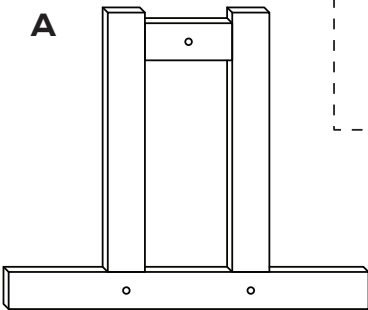

OUTRIGGER SPEAKER SPIKE SET HEAVY-DUTY WITH BLACK STEEL BASE

Assembly Instructions - Model: OS-2HD

PARTS LIST

2x Outrigger Base

6x Wood Screw

6x Machine Screw

8x Speaker Spike

6x Washer

8x Nut

6x Insert