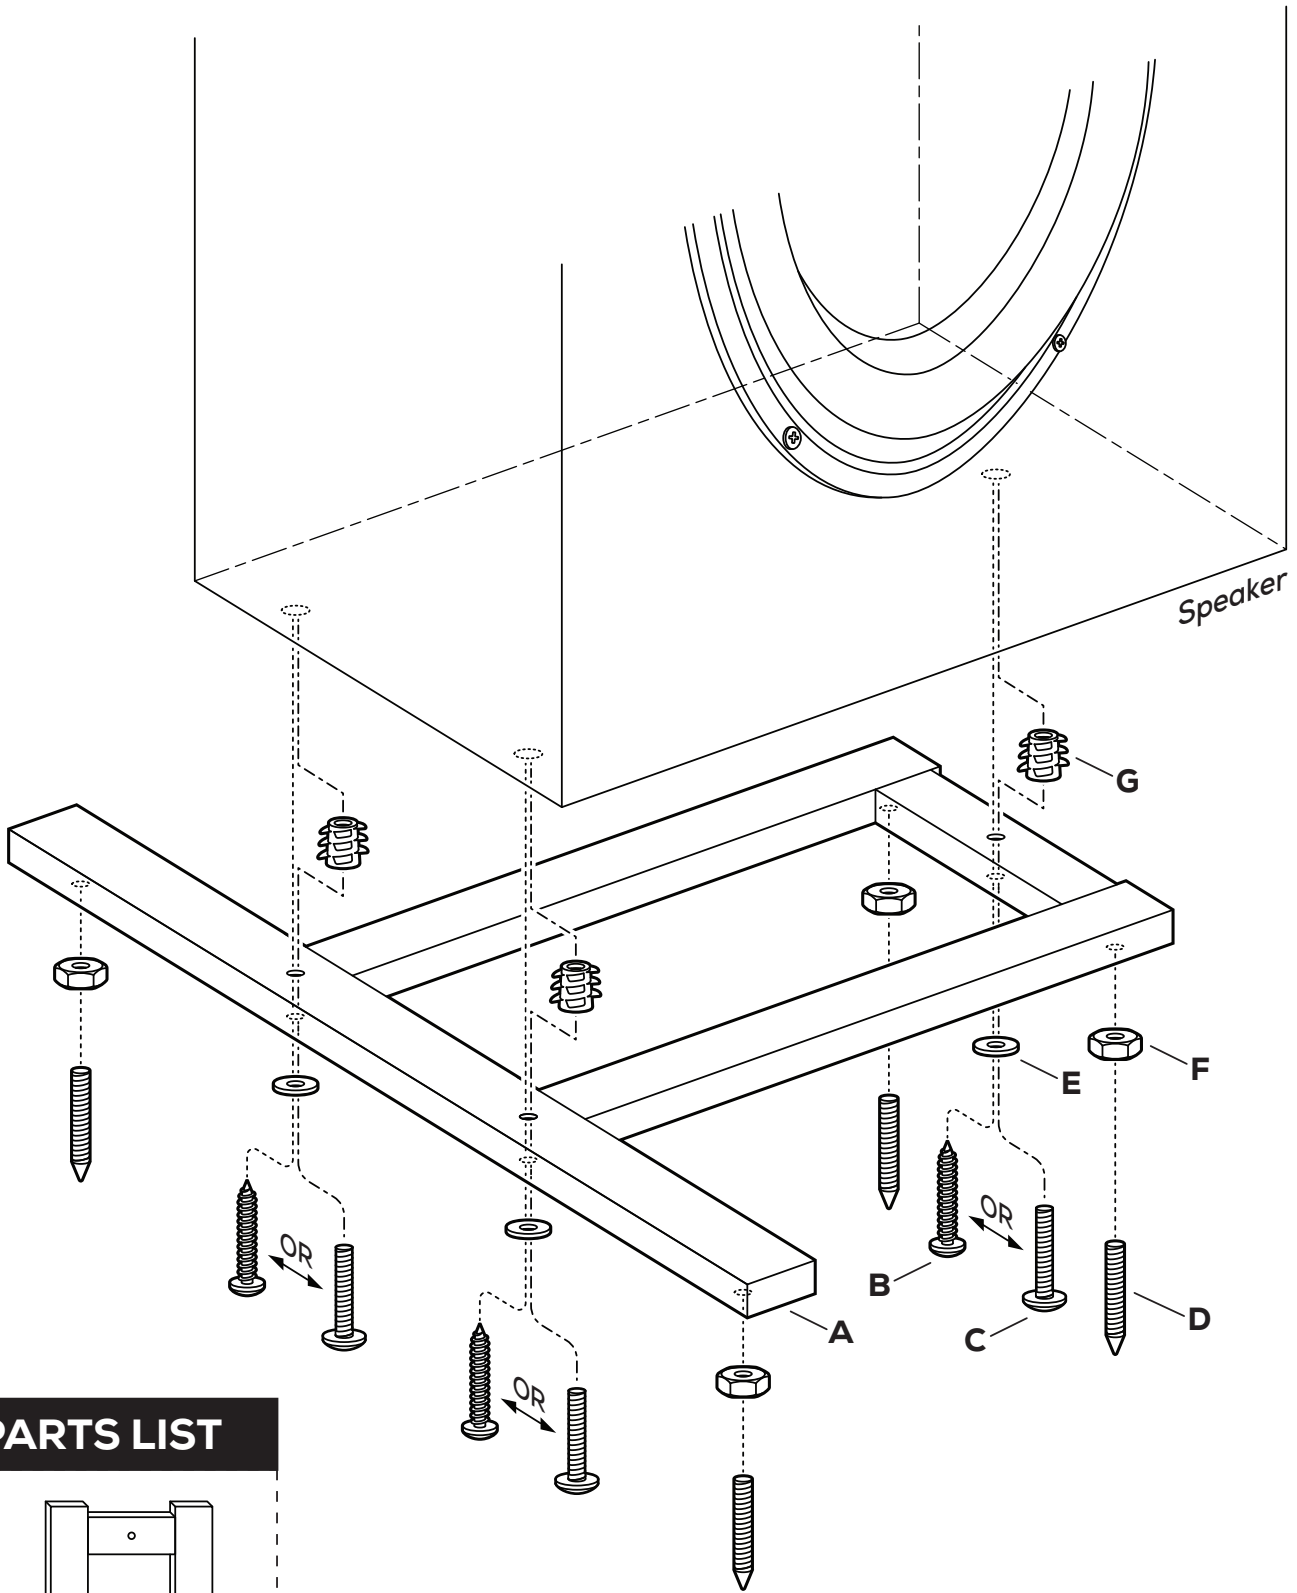

OUTRIGGER SPEAKER SPIKE SET HEAVY-DUTY WITH BLACK STEEL BASE

Assembly Instructions - Model: OS-2HD

PARTS LIST

2x Outrigger Base

6x Wood Screw

6x Machine Screw

8x Speaker Spike

6x Washer

8x Nut

6x Insert